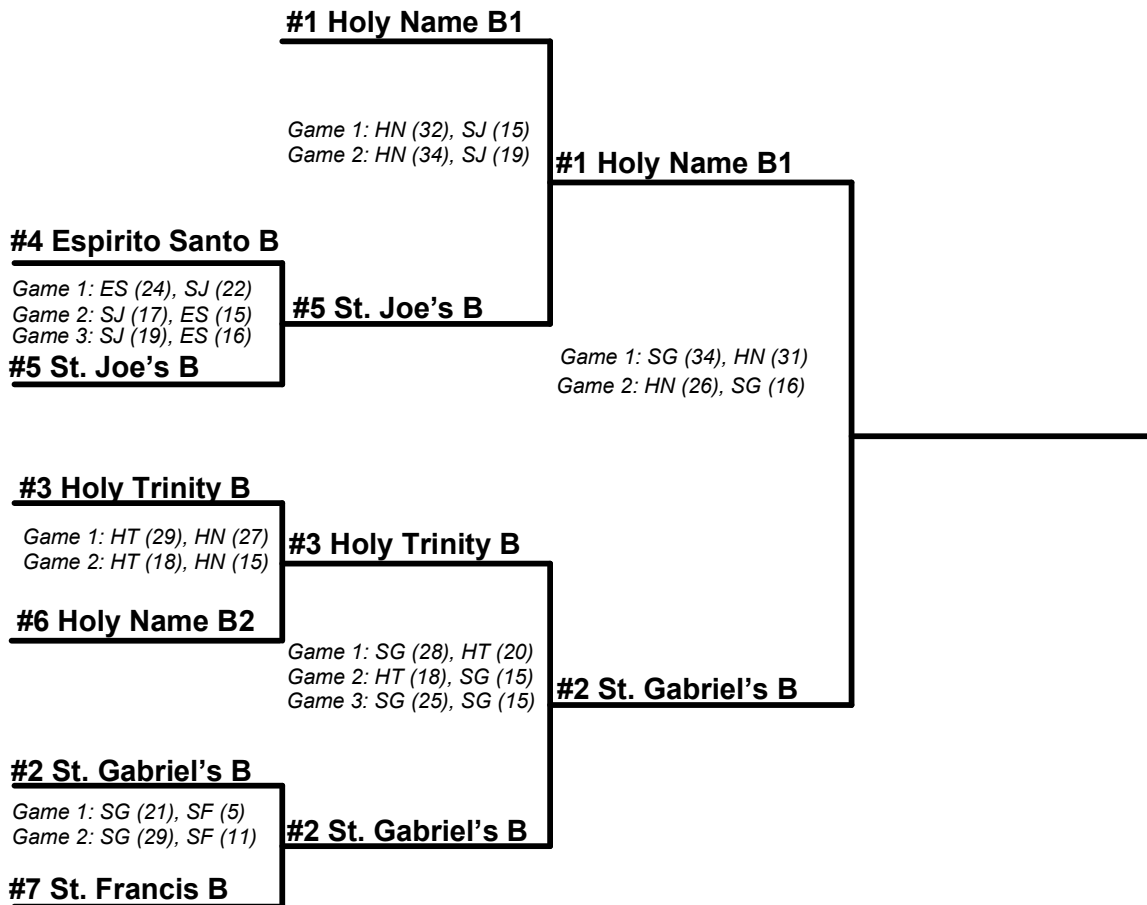

Girls C Playoff Brackets

#4 Holy Trinity C

Game 1: HT (8), ES (0)
Game 2: HT (10), ES (2)

#4 Holy Trinity C

Game 1: SM (18), HT (1)
Game 2: SM (18), HT (1)

#5 Espirito Santo C

#1 St. Michael's C

Game 1: SM (15), HN (1)
Game 2: SM (18), HN (6)

#1 St. Michael's C

#2 St. Gabriel's C

Game 1: HN (8), SG (6)
Game 2: HN (9), SG (4)

#3 Holy Name C

#3 Holy Name C

Boys A Playoff Brackets

Boys B Playoff Brackets

Boys C Playoff Brackets

#4 Espirito Santo C1

Game 1: ES (14), SJ (6)
Game 2: ES (16), SJ (14)

#4 Espirito Santo C1

Game 1: C2 (21), C1 (8)
Game 2: C2(5), C1 (2)

#5 St. Joe's C

#1 Espirito Santo C2

#1 Espirito Santo C2

Game 1: ES (17), HT (8)
Game 2: ES (16), HT (13)