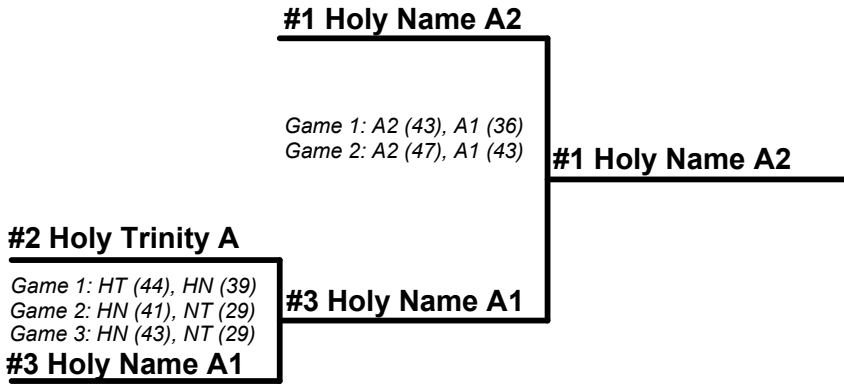

Girls C Playoff Brackets

#4 Holy Trinity C

Game 1: HT (8), ES (0)
Game 2: HT (10), ES (2)

#4 Holy Trinity C

Game 1: SM (18), HT (1)
Game 2: SM (18), HT (1)

#5 Espirito Santo C

#1 St. Michael's C

Game 1: SM (15), HN (1)
Game 2: SM (18), HN (6)

#1 St. Michael's C

#2 St. Gabriel's C

Game 1: HN (8), SG (6)
Game 2: HN (9), SG (4)

#3 Holy Name C

#3 Holy Name C

Boys A Playoff Brackets

Boys B Playoff Brackets

Boys C Playoff Brackets

#4 Espirito Santo C1

Game 1: ES (14), SJ (6)
Game 2: ES (16), SJ (14)

#4 Espirito Santo C1

Game 1: C2 (21), C1 (8)
Game 2: C2(5), C1 (2)

#5 St. Joe's C

#1 Espirito Santo C2

#1 Espirito Santo C2

Game 1: ES (17), HT (8)
Game 2: ES (16), HT (13)